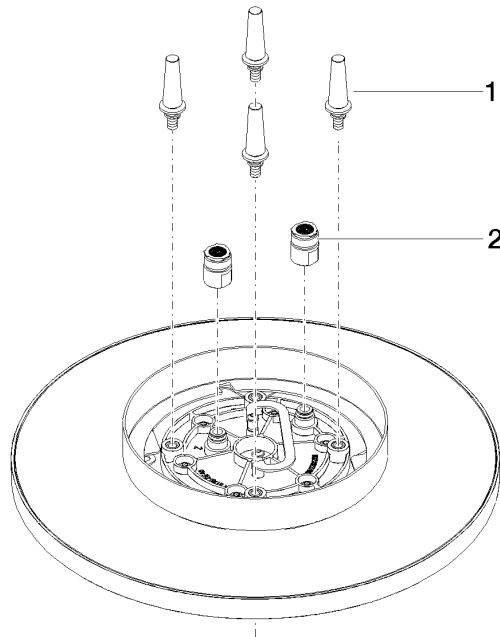

28 031 970

Fits: TARA, LISSÉ, VAIA, META

- rain shower Ø 300 mm
 - PURE RAIN, max. flow rate 6.8 l/min (at 3 bar)
 - PURIFY RAIN, max. flow rate 6.8 l/min (at 3 bar)
 - Distance to ceiling from bottom edge of shower 40 mm
 - with anti-scale system
 - For simultaneous control of the jet types, we recommend the xTool thermostat module
- Three-way diverter trim is sold separately**

Three-way diverter trim is sold separately

	Chrome	28 031 970-00 0050
	Brushed Platinum	28 031 970-06 0050
	Platinum	28 031 970-08 0050
	Dark Chrome	28 031 970-19 0050
	Light Gold	28 031 970-26 0050
	Brushed Light Gold	28 031 970-27 0050
	Brushed Durabronze (23kt Gold)	28 031 970-28 0050
	Matte Black	28 031 970-33 0050
	Brushed Bronze	28 031 970-42 0050
	Brushed Champagne (22kt Gold)	28 031 970-46 0050
	Champagne (22kt Gold)	28 031 970-47 0050
	Brushed Chrome	28 031 970-93 0050
	Brushed Dark Platinum	28 031 970-99 0050

Required miscellaneous

Concealed ceiling installation box 35 041 970 90 with ceiling fixing -

- min. recess depth 90 mm
- max. recess depth 115 mm
- 2x female thread 1/2" outlet
- concealed rough parts

28 031 970

mm [inches]

Flow rate chart

28 031 970

Spare parts list

No.	Item Number	Name	Quantity used	Delivery time
1	90 17 20 263 00 90	fixing set	1	2
2	90 24 03 309 02 90	connection	2	2