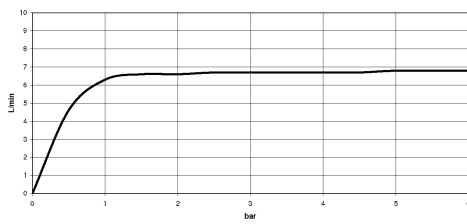

28 031 970

Fits: TARA, LISSÉ, VAIA, META

- rain shower Ø 300 mm
 - PURE RAIN, max. flow rate 6.8 l/min (at 3 bar)
 - PURIFY RAIN, max. flow rate 6.8 l/min (at 3 bar)
 - Distance to ceiling from bottom edge of shower 40 mm
 - with anti-scale system
 - For simultaneous control of the jet types, we recommend the xTool thermostat module
- Three-way diverter trim is sold separately**

Three-way diverter trim is sold separately

	Chrome	28 031 970-00 0050
	Brushed Platinum	28 031 970-06 0050
	Platinum	28 031 970-08 0050
	Dark Chrome	28 031 970-19 0050
	Light Gold	28 031 970-26 0050
	Brushed Light Gold	28 031 970-27 0050
	Brushed Durabronze (23kt Gold)	28 031 970-28 0050
	Matte Black	28 031 970-33 0050
	Brushed Bronze	28 031 970-42 0050
	Brushed Champagne (22kt Gold)	28 031 970-46 0050
	Champagne (22kt Gold)	28 031 970-47 0050
	Brushed Chrome	28 031 970-93 0050
	Brushed Dark Platinum	28 031 970-99 0050

mm [inches]

Flow rate chart

28 031 970

Spare parts list

No.	Item Number	Name	Quantity used	Delivery time
1	90 17 20 263 00 90	fixing set	1	2
2	90 24 03 309 02 90	connection	2	2